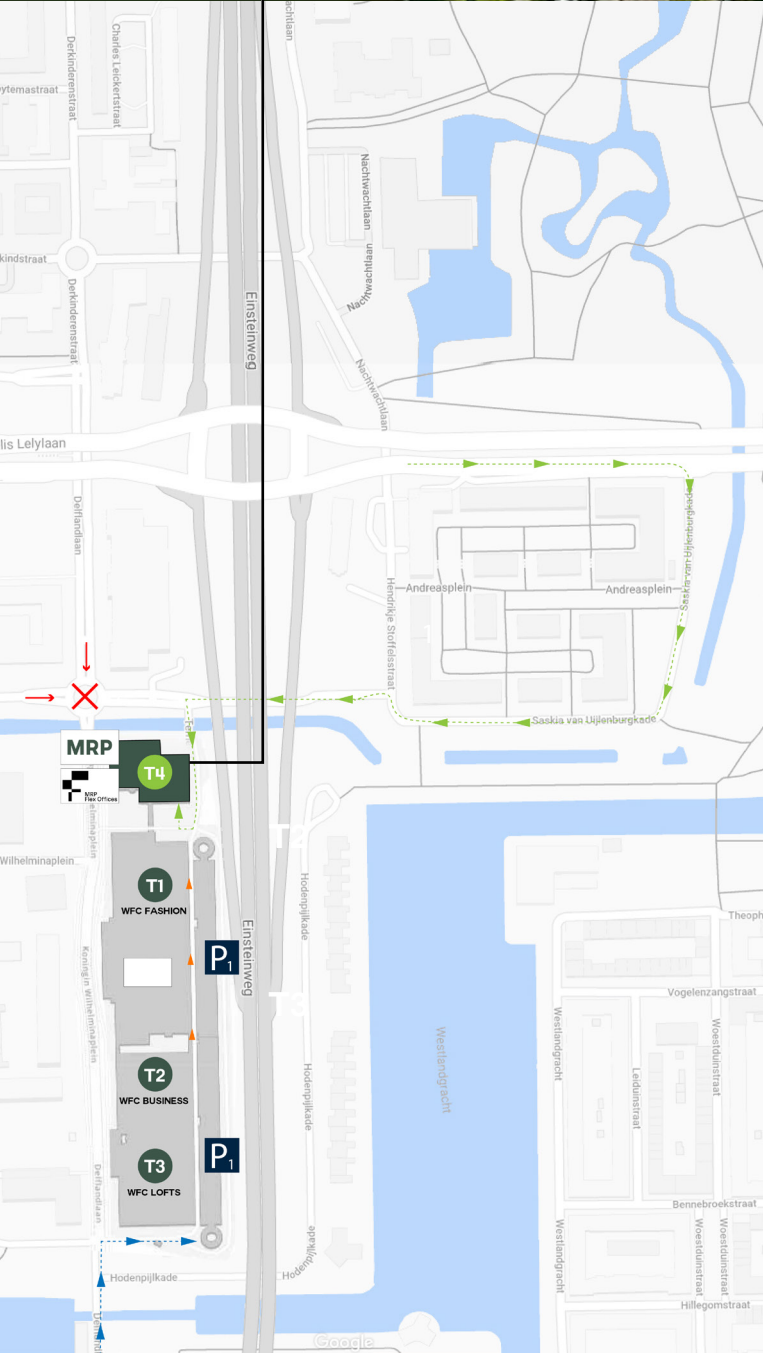

MRP

DRIVING DIRECTIONS & ITINERARY

MRP | MRP FLEX OFFICES | WFC AMSTERDAM

Visitor Parking at MRP

Parking under MRP Flex Offices

If you have received e-mail confirmation to park in this lot, take exit S106 (Overtoom) and navigate to Terheideweg, Amsterdam. Follow the **green arrows** to the parking garage under MRP Flex Offices.

The municipality of Amsterdam will be working on the redesign of the Schipluidenlaan and the Delflandlaan roundabout until October. Until construction is completed, our parking will only be accessible via Terheideweg.

Parking in P1 at WFC Amsterdam

If you have not received confirmation to park under MRP Flex Offices, take the S107 exit and navigate to Delflandlaan, Amsterdam.

- By car, follow the **blue arrows** to P1.
- Continue driving and park at the WFC Fashion at T1.
- Once parked, walk to the ground floor and follow the **small orange arrows** to the courtyard between the buildings, where MRP Flex Offices' (T4) red entryway will be visible.
- At reception, check in with MRP and take the elevator to the 9th floor.